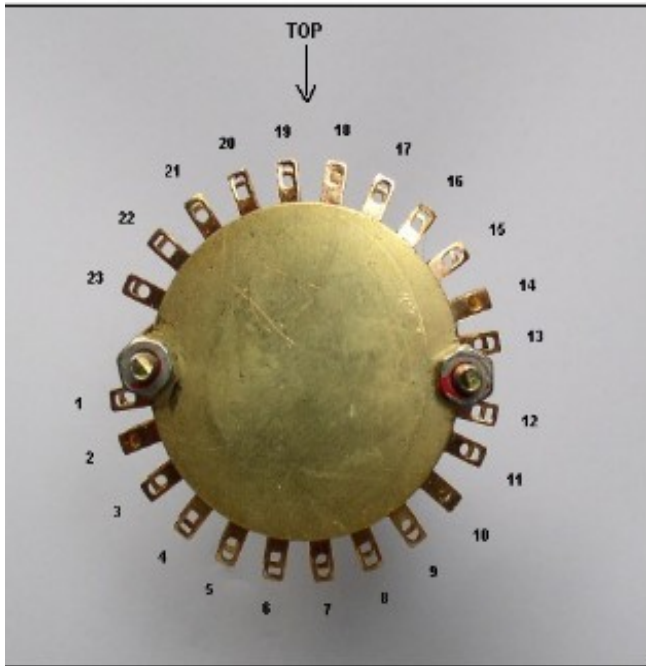

Do-It-Box: Auto former with Four input selector

DIYHFS Do-It-Box:

Includes Permalloy auto former 23position, attenuator.

4 input stereo selector,
chassis, knobs, feet.

Box dimension: 180mm wide x 120mm deep x 58mm high

Box including knobs, feet and RCA jacks: 180mm wide x 160mm deep x 70mm high

including RCA jacks and teflon pure copper connecting wire

=

=

Step-1

Step-2

Step-3

Step-5