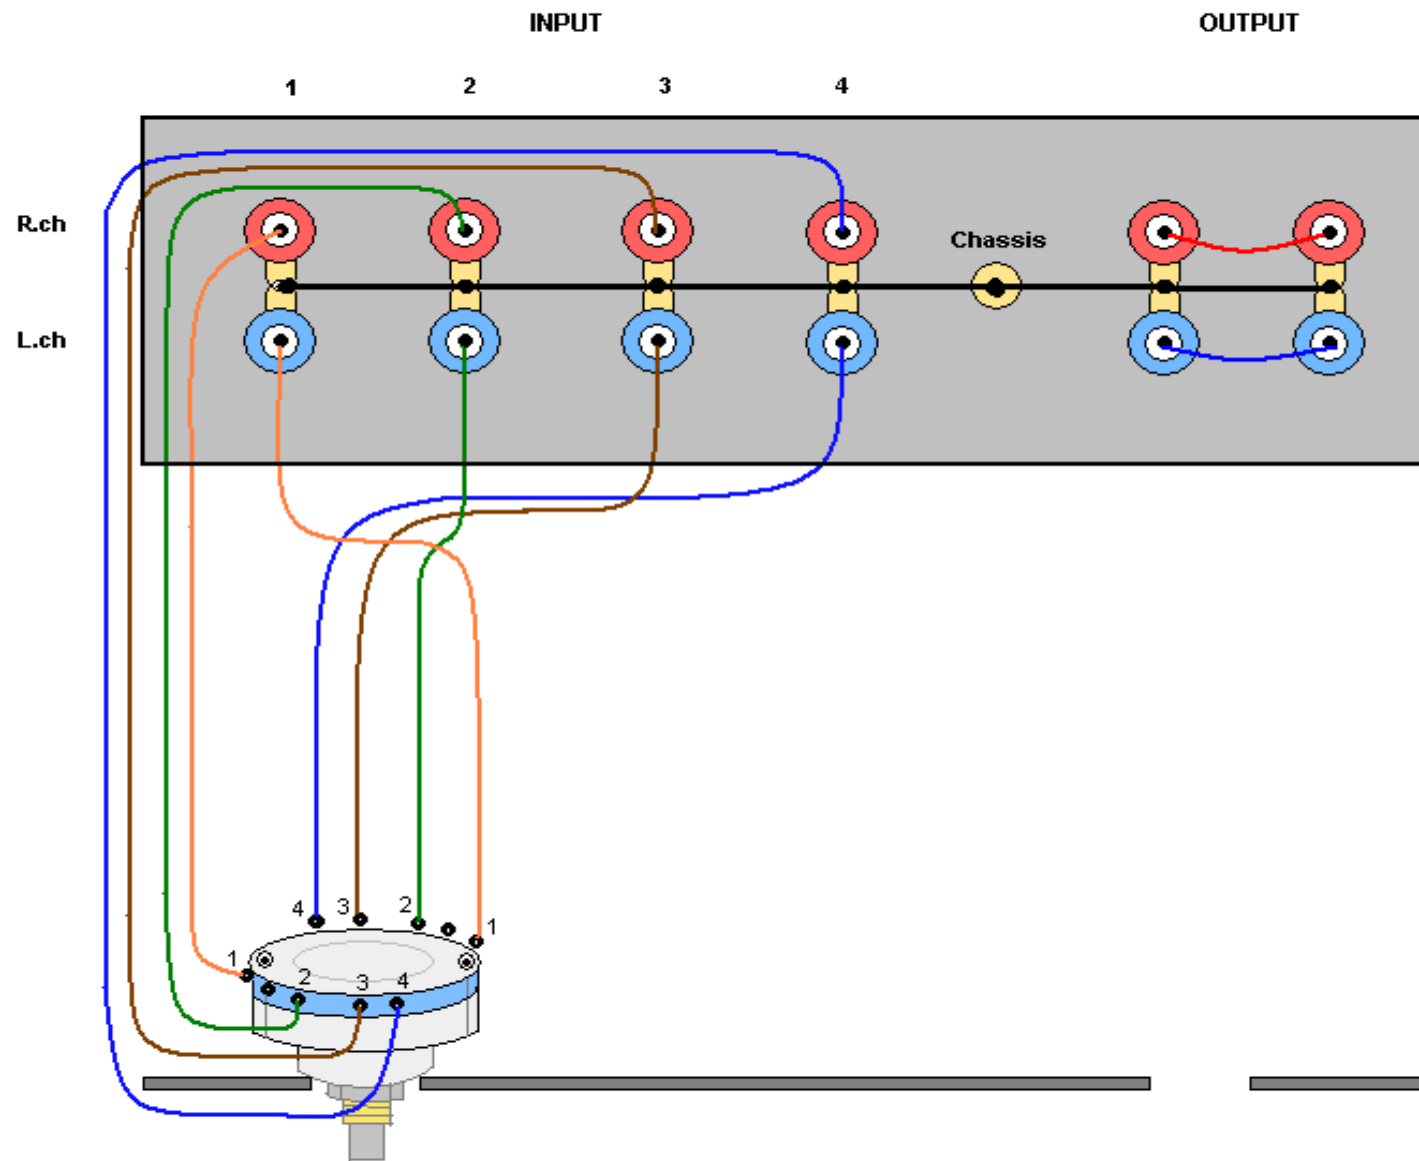

Do-It-Box: Auto former with Four input selector

DIYHFS Do-It-Box:

Includes Permalloy auto former 23position, attenuator.

4 input stereo selector,
chassis, knobs, feet.

Box dimension: 180mm wide x 120mm deep x 58mm high

Box including knobs, feet and RCA jacks: 180mm wide x 160mm deep x 70mm high

including RCA jacks and teflon pure copper connecting wire

=

=

Step-1

Step-2

Step-3

Step-5