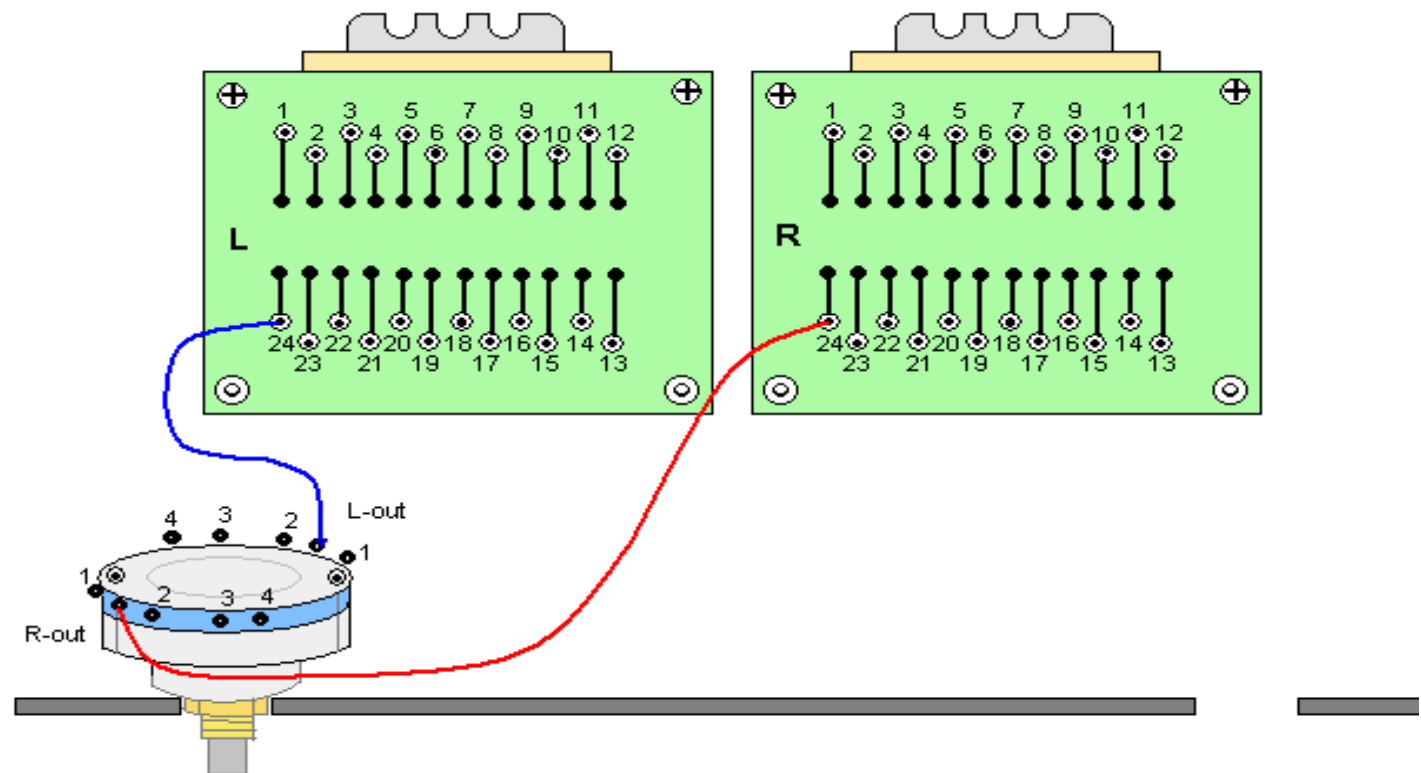

Do-It-Box: Auto former with Four input selector

DIYHFS Do-It-Box:

Includes Permalloy auto former 23position, attenuator.

4 input stereo selector,
chassis, knobs, feet.

Box dimension: 180mm wide x 120mm deep x 58mm high

Box including knobs, feet and RCA jacks: 180mm wide x 160mm deep x 70mm high

including RCA jacks and teflon pure copper connecting wire

=

=

Step-1

Step-2

Step-3

Step-5