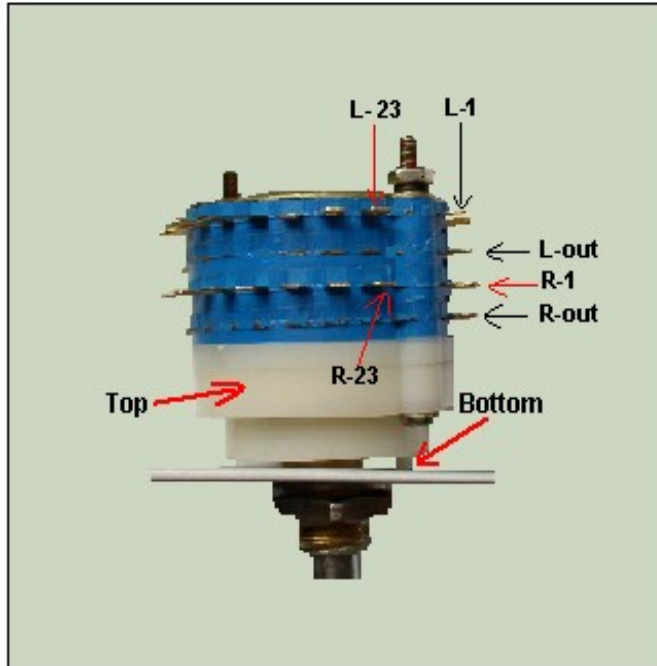

Do-It-Box: Auto former with Four input selector

DIYHFS Do-It-Box:

Includes Permalloy auto former 23position, attenuator.

4 input stereo selector,
chassis, knobs, feet.

Box dimension: 180mm wide x 120mm deep x 58mm high

Box including knobs, feet and RCA jacks: 180mm wide x 160mm deep x 70mm high

including RCA jacks and teflon pure copper connecting wire

=

=

Step-1

Step-2

Step-3

Step-5