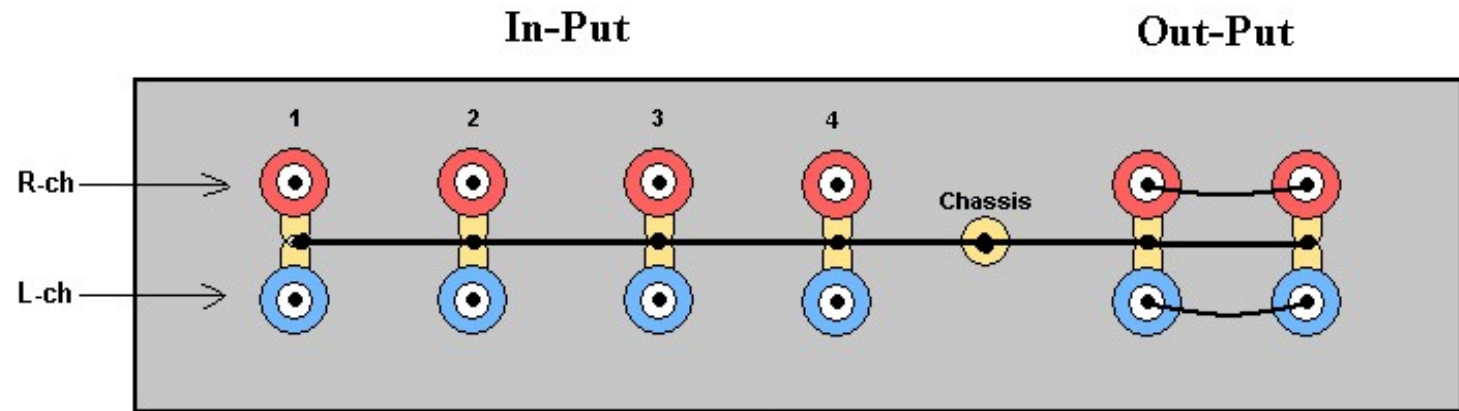

Do-It-Box: Auto former with Four input selector

DIYHFS Do-It-Box:

Includes Permalloy auto former 23position, attenuator.

4 input stereo selector,
chassis, knobs, feet.

Box dimension: 180mm wide x 120mm deep x 58mm high

Box including knobs, feet and RCA jacks: 180mm wide x 160mm deep x 70mm high

including RCA jacks and teflon pure copper connecting wire

=

=

Step-1

Step-2

Step-3

Step-5