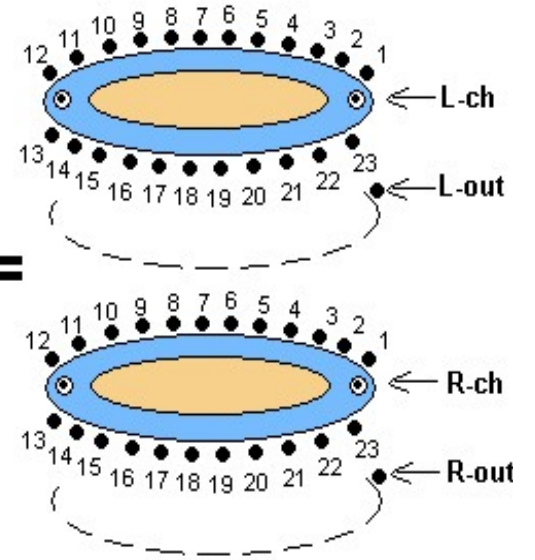

Do-It-Box: Auto former with Four input selector

DIYHFS Do-It-Box:

Includes Permalloy auto former 23position, attenuator.

4 input stereo selector,
chassis, knobs, feet.

Box dimension: 180mm wide x 120mm deep x 58mm high

Box including knobs, feet and RCA jacks: 180mm wide x 160mm deep x 70mm high

including RCA jacks and teflon pure copper connecting wire

=

=

Step-1

Step-2

Step-3

Step-5