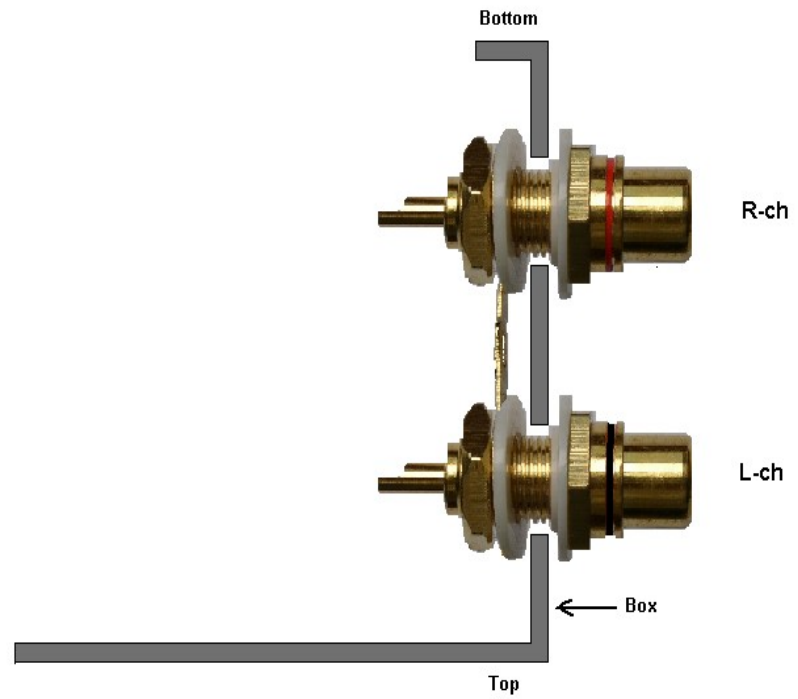

Do-It-Box: Auto former with Four input selector

DIYHFS Do-It-Box:

Includes Permalloy auto former 23position, attenuator.

4 input stereo selector,
chassis, knobs, feet.

Box dimension: 180mm wide x 120mm deep x 58mm high

Box including knobs, feet and RCA jacks: 180mm wide x 160mm deep x 70mm high

including RCA jacks and teflon pure copper connecting wire

=

=

Step-1

Step-2

Step-3

Step-5