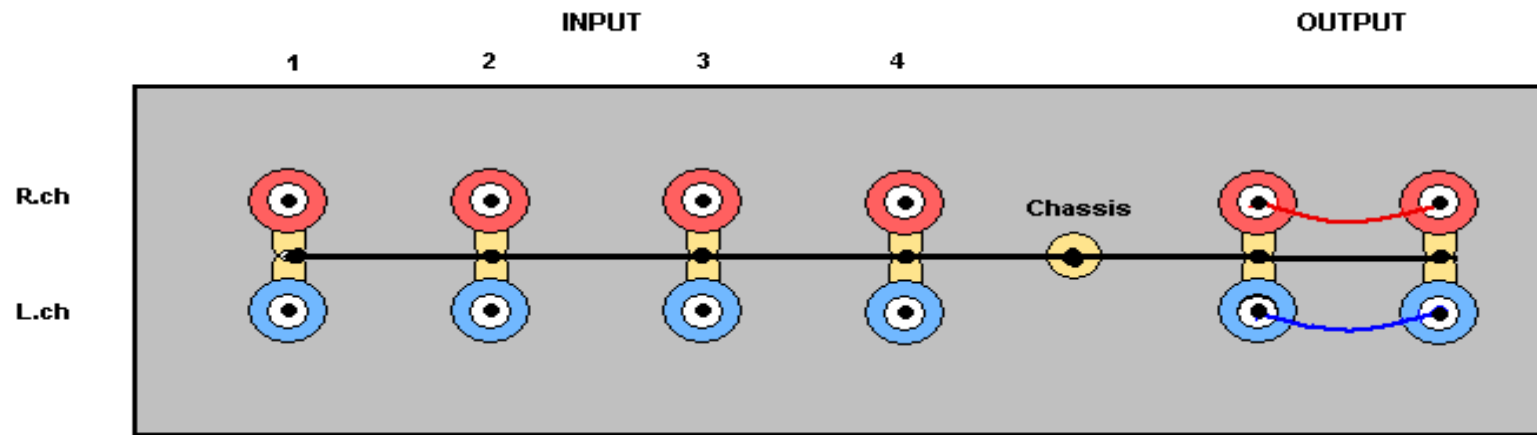

Do-It-Box: Auto former with Four input selector

DIYHFS Do-It-Box:

Includes Permalloy auto former 23position, attenuator.

4 input stereo selector,
chassis, knobs, feet.

Box dimension: 180mm wide x 120mm deep x 58mm high

Box including knobs, feet and RCA jacks: 180mm wide x 160mm deep x 70mm high

including RCA jacks and teflon pure copper connecting wire

=

=

Step-1

Step-2

Step-3

Step-5